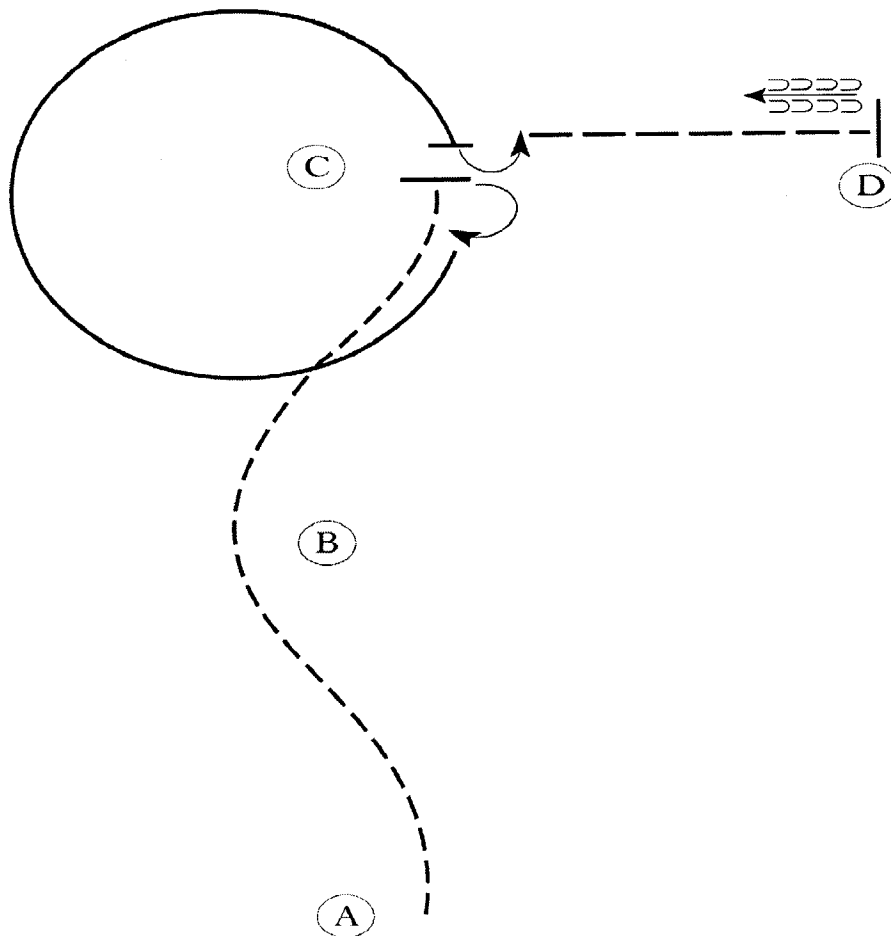

Walk
Jog	-----
Extended Jog	-----
Lope	—————
Leg Yield	
Lead Change	↘
Back	←←←←←
Marker	⊙
Sidepass	←←←←←

[WH/WT-1]

Pattern Provided by:
Show Management

SYH Feathered Horse Show

All WJL Western Equitation/Horsemanship

Show Date: 09-19-2020

www.HorseShowPatterns.com

www.HorseShowPatterns.com

1. Jog A to C.
2. Stop at C and perform a 180 degree turn to the right
3. Lope a circle around C on the right lead.
4. Stop at C and perform a 90 degree turn to the left.
5. Extended jog to D.
6. Stop at D and back approximately one horse length.

Show Date: 09-19-2020

www.HorseShowPatterns.com

www.HorseShowPatterns.com

1. Trot A to B.
2. Stop at B.
3. Back halfway to A.
4. Perform a 270 degree turn .
5. Walk to the judge, stop and set up for inspection.
6. When dismissed, perform a 90 degree turn and trot away from judge.