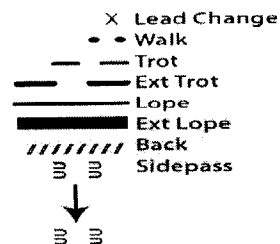

Walk
Jog	-----
Extended Jog	-----
Lope	—————
Lead Change	////
Back	←○○○○○
Marker	ⓑ

[RR/1]

Pattern Provided by:
Show Management

SYH Feathered Horse Show

All WT English Equitation

Show Date: 09-19-2020

www.HorseShowPatterns.com

www.HorseShowPatterns.com

1. Walk A to B
2. Sitting trot circle to the right
3. Posting trot circle to the left
4. At B extend the trot to C
5. Stop at C and back 4 steps
6. Perform a 90 degree turn to the right

Walk
Trot	- - - - -
Extended Trot	— — — — —
Canter	—————
Leg Yield	
Lead Change	↘
Back	← C C C C C
Marker	(B)
Sidepass	- - - - - ←

[HSE/WT-1]

Pattern Provided by:
Show Management

RANCH RIDING - PATTERN 3