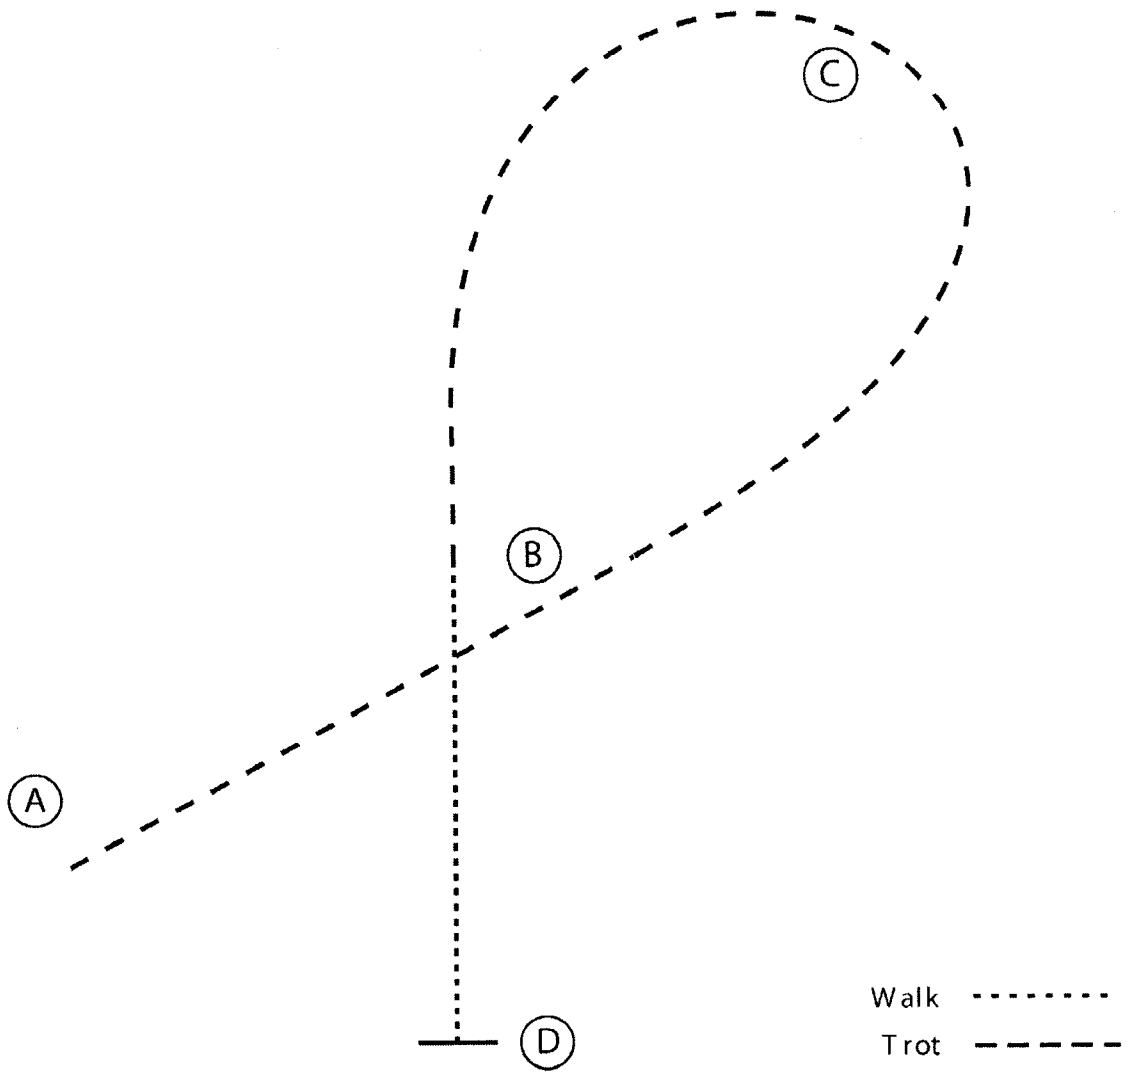

SYH Feathered Horse Show

All WTC English Equitation

Show Date: 09-19-2020

www.HorseShowPatterns.com

www.HorseShowPatterns.com

1. Sitting trot A to B
2. At B posting trot to C on the left diagonal
3. At C change diagonals and continue to B
4. At B walk to D
5. Stop at D

Walk	.....
Trot	- - - - -
Extended Trot	— — — — —
Canter	—————
Leg Yield	|||||
Lead Change	↙ ↘
Back	← ← ← ← ←
Marker	(B)
Sidepass	← ← ← ← ←

[HSE/1-1]

Pattern Provided by:
Show Management