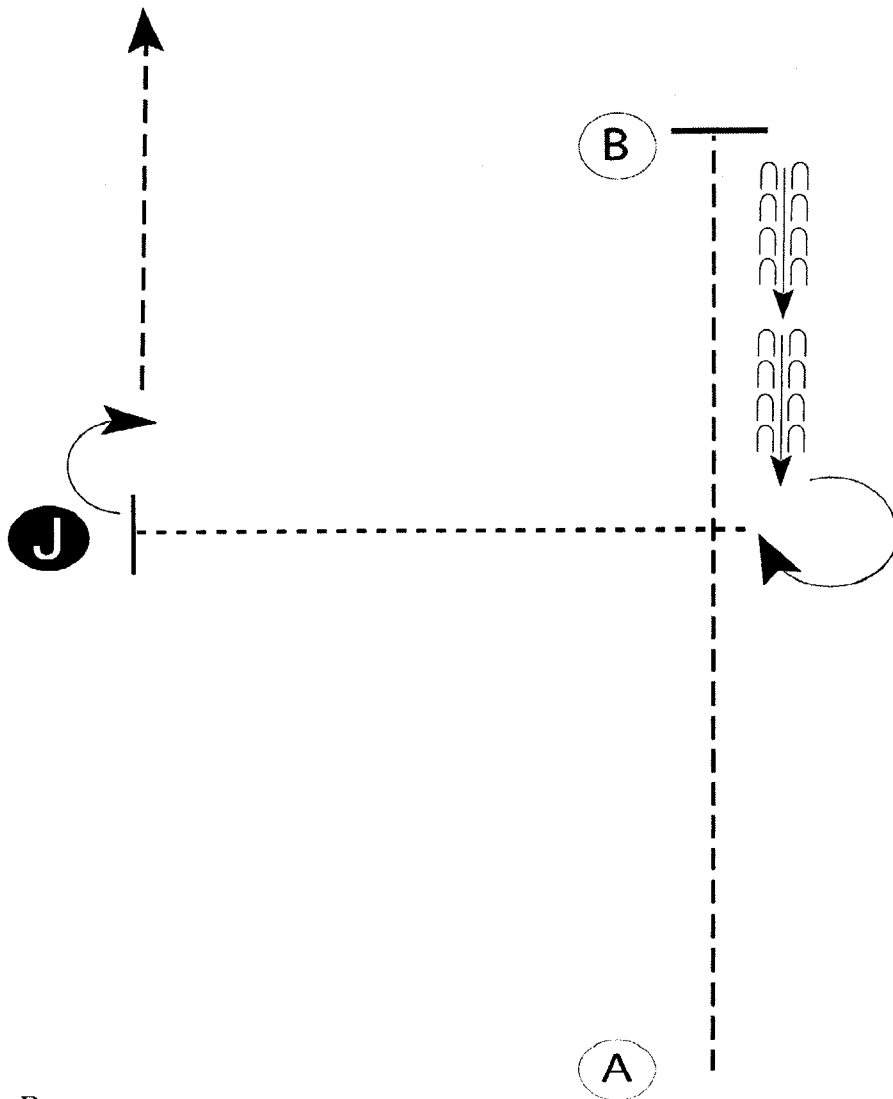

Show Date: 09-19-2020

www.HorseShowPatterns.com

www.HorseShowPatterns.com

1. Sitting trot A to B
2. At B posting trot to C on the left diagonal
3. At C change diagonals and continue to B
4. At B walk to D
5. Stop at D

Walk
Trot	- - - - -
Extended Trot	— — — — —
Canter	—————
Leg Yield	
Lead Change	↙ ↘
Back	← ← ← ← ←
Marker	(B)
Sidepass	← ← ← ← ←

[HSE/1-1]

Pattern Provided by:
Show Management

SYH Feathered Horse Show

All Showmanship

Show Date: 09-19-2020

www.HorseShowPatterns.com

www.HorseShowPatterns.com

1. Trot A to B.
2. Stop at B.
3. Back halfway to A.
4. Perform a 270 degree turn .
5. Walk to the judge, stop and set up for inspection.
6. When dismissed, perform a 90 degree turn and trot away from judge.