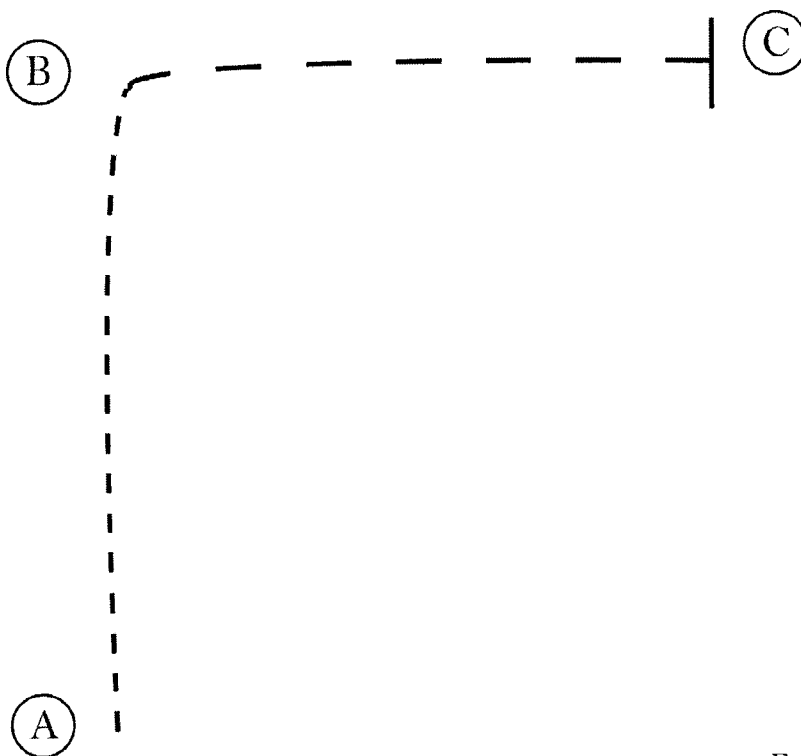

Walk
Jog	-----
Extended Jog	-----
Lope	—————
Leg Yield	
Lead Change	↘
Back	←←←←←
Marker	⊙
Sidepass	←←←←←

[WH/WT-1]

Pattern Provided by:
Show Management

SYH Feathered Horse Show

All WJL Western Equitation/Horsemanship

Show Date: 09-19-2020

www.HorseShowPatterns.com

www.HorseShowPatterns.com

1. Jog A to C.
2. Stop at C and perform a 180 degree turn to the right
3. Lope a circle around C on the right lead.
4. Stop at C and perform a 90 degree turn to the left.
5. Extended jog to D.
6. Stop at D and back approximately one horse length.

www.HorseShowPatterns.com

1. Walk A to B
2. Sitting trot circle to the right
3. Posting trot circle to the left
4. At B extend the trot to C
5. Stop at C and back 4 steps
6. Perform a 90 degree turn to the right