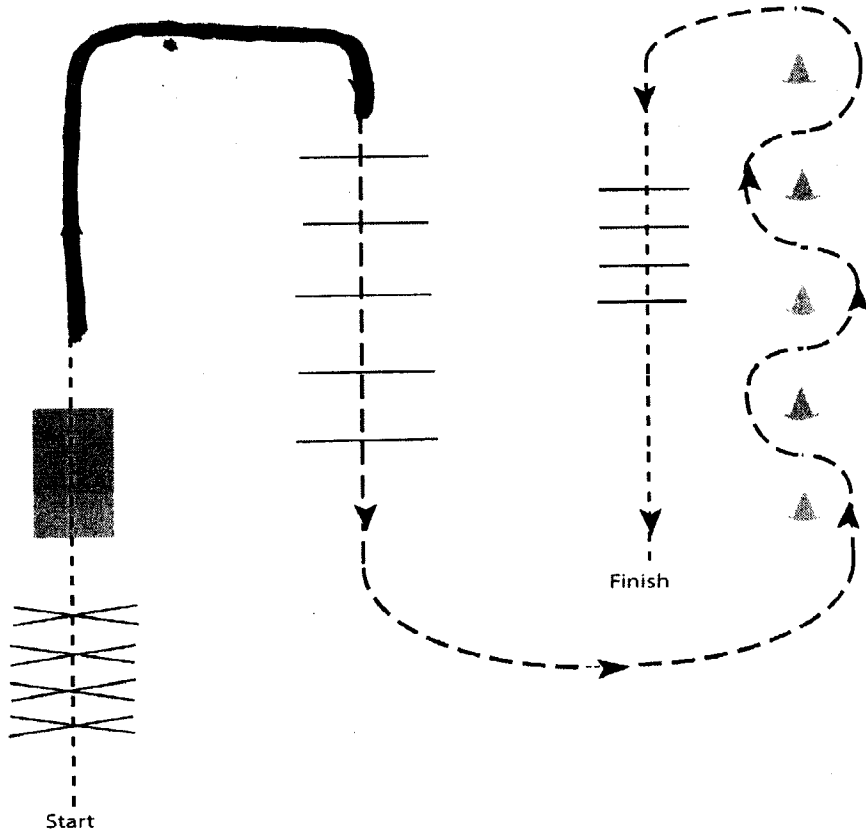

SYH Feathered Horse Show

All In Hand & All Walk Jog Trail

Show Date: 09-19-2020

www.HorseShowPatterns.com

www.HorseShowPatterns.com

1. Walk over poles
2. Walk over bridge
3. Jog through poles
4. Jog through serpentine
5. Walk over poles to finish

Walk	-----
Jog	- - - - -
Extended Jog	-----
Lope	—————
Leg Yield	
Lead Change	XXXXX
Back	←○○○○
Marker	⊙ B
Sidepass	←-----→

[T/WT-7]

Pattern Provided by:
Show Management

SYH Feathered Horse Show All WJL/C Trail

Show Date: 09-19-2020

www.HorseShowPatterns.com

www.HorseShowPatterns.com

1. Walk over poles
2. Walk over bridge < *Lope right lead*
3. Jog through poles
4. Jog through serpentine
5. Walk over poles to finish