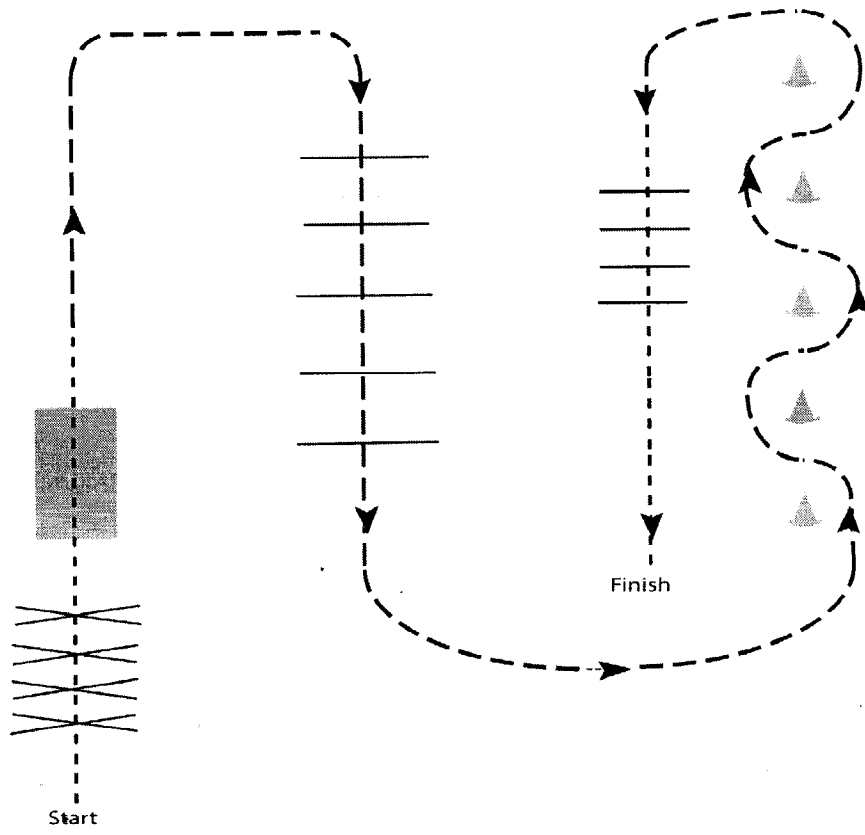

www.HorseShowPatterns.com

1. Walk A to B
2. Sitting trot circle to the right
3. Posting trot circle to the left
4. At B extend the trot to C
5. Stop at C and back 4 steps
6. Perform a 90 degree turn to the right

Walk
Trot	- - - - -
Extended Trot	— — — — —
Canter	—————
Leg Yield	
Lead Change	↘
Back	← C C C C C
Marker	(B)
Sidepass	- - - - - ←

[HSE/WT-1]

Pattern Provided by:
Show Management

RANCH RIDING - PATTERN 3

1. Walk to the left around corner of the arena
2. Trot
3. Extend alongside of the arena and around the corner to center
4. Stop, side pass right
5. 360 degree turn each direction (either way 1st)
6. Walk
7. Trot
8. Lope left lead
9. Extend the lope
10. Change leads (simple or flying)
11. Collect to the lope
12. Extend Trot
13. Stop and back

SYH Feathered Horse Show

All In Hand & All Walk Jog Trail

Show Date: 09-19-2020

www.HorseShowPatterns.com

www.HorseShowPatterns.com

1. Walk over poles
2. Walk over bridge
3. Jog through poles
4. Jog through serpentine
5. Walk over poles to finish