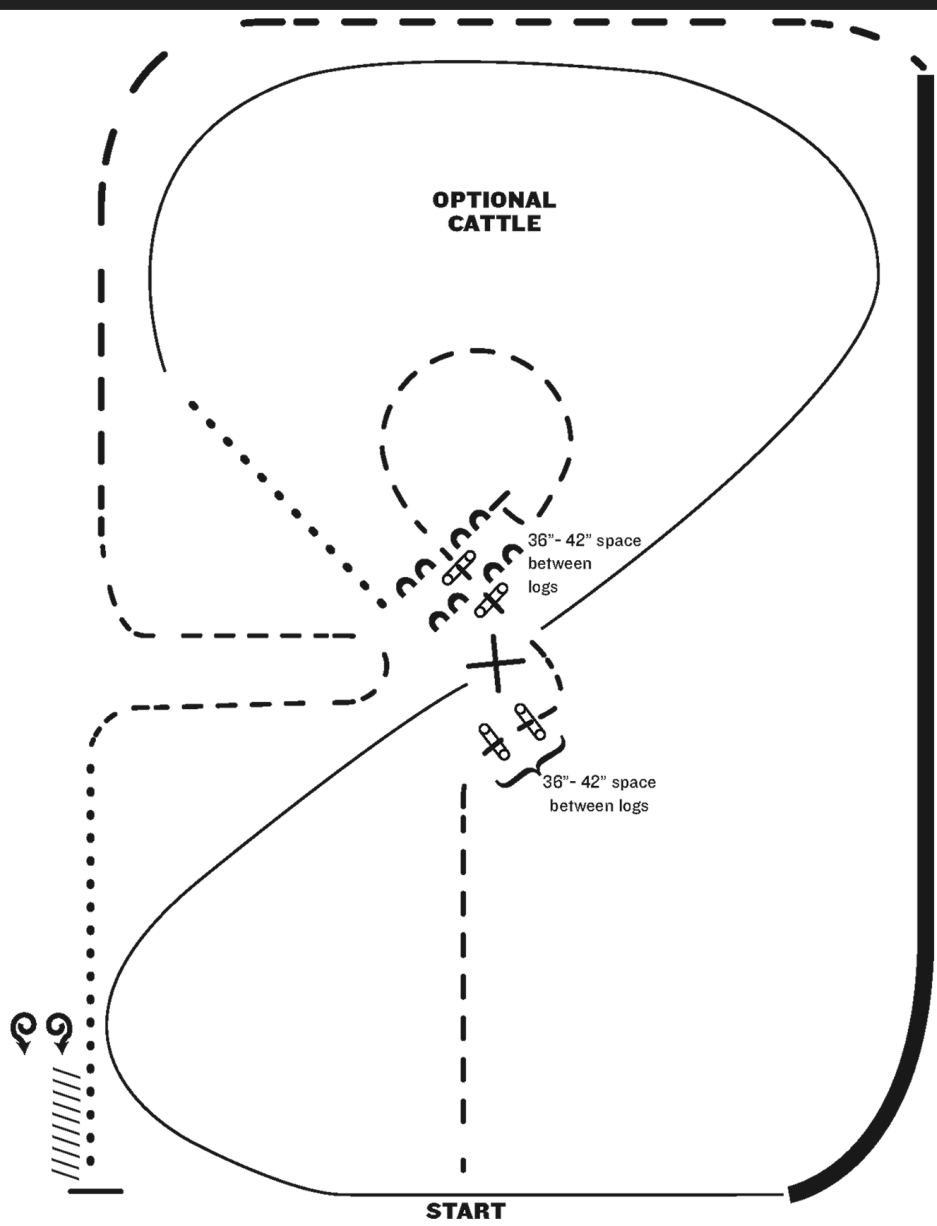

1. Left hand push gate.
2. Jog through boxes and into 2nd box as shown.
3. Perform a 360 degree turn left in box, walk out.
4. Lope on the left lead over poles.
5. Change leads and lope on the right lead over pole and into chute.
6. Back from right chute to left chute.
7. Sidepass chute pole to the left.
8. Walk through chute opening, into right chute and over pole and bridge.
9. Jog through cones to finish.

Walk	-----
Jog	- . - . - .
Lope	—————
Back	←←←←←
Marker	▲
Sidepass	←-----→

[T/3-50]

Pattern Provided by:
Show Your Horse, LLC

SYH All Breed Extravaganza

WJ & WJL Ranch Riding (WJ - Jog for Lope and Ex Jog for Ex Lope)

Show Date: 10-09-2020

www.HorseShowPatterns.com

www.HorseShowPatterns.com

1. Trot
2. Trot two sets of logs
3. Trot circle, stop and side pass log left
4. Walk
5. Lope right lead
6. Change leads (simple or flying)
7. Lope left lead
8. Extended lope (left lead)
9. Extended trot
10. Trot
11. Walk
12. Stop and back
13. 360 degree turn each direction (either direction 1st) (L-R or R-L)

SYH All Breed Extravaganza

All Western Equitation/Horsemanship WJL

Show Date: 10-09-2020

Be ready at A.

1. Walk approximately 2 horse lengths from A. Stop and perform a 1 1/2 turn right.
2. Back approximately one horse length then walk to A.
3. Jog around A then extend the jog in a straight line halfway to B.
4. Lope on the left lead on the diagonal to B. Break to the walk and walk around B.
5. Lope on the right lead halfway to A then build your speed at the lope to A.
6. Break to the jog when even with A and jog around to exit.