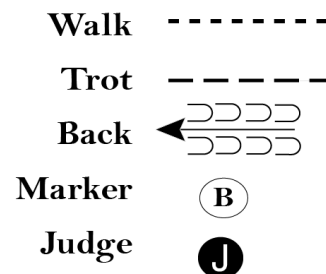

Walk	-----
Trot	- - - - -
Extended Trot	— — — — —
Canter	—————
Leg Yield	
Lead Change	↙ ↘
Back	← ← ← ← ←
Marker	⊙
Sidepass	← — — — — →
Hand Gallop	— — — — —

[HSE/WT-107]

Pattern Provided by:

Show Your Horse, LLC

SYH All Breed Extravaganza

All Showmanship

Show Date: 10-09-2020

w w w . H o r s e S h o w P a t t e r n s . c o m

w w w . H o r s e S h o w P a t t e r n s . c o m

Be ready .

1. When acknowledged, trot from A to judge.
2. Stop and perform a 180 degree turn.
3. Walk to B.
4. Stop and perform a 180 degree turn.
5. Trot a circle around B.
6. Continue to trot to judge.
7. Stop and set up for inspection.
8. When dismissed, back approximately one horse length.
9. Perform a 90 degree turn and trot away.