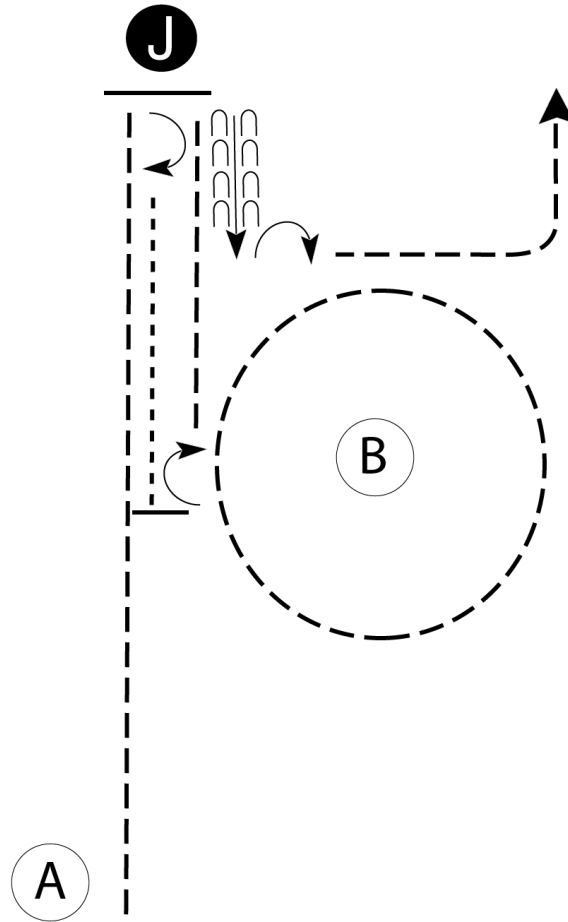

Walk	-----
Trot	- - - - -
Extended Trot	— — — — —
Canter	—————
Leg Yield	
Lead Change	↙ ↘
Back	← ← ← ← ←
Marker	⊙
Sidepass	← — — — — →
Hand Gallop	— — — — —

[HSE/WT-107]

Pattern Provided by:

Show Your Horse, LLC

SYH All Breed Extravaganza

All Showmanship

Show Date: 10-09-2020

w w w . H o r s e S h o w P a t t e r n s . c o m

w w w . H o r s e S h o w P a t t e r n s . c o m

Be ready .

1. When acknowledged, trot from A to judge.
2. Stop and perform a 180 degree turn.
3. Walk to B.
4. Stop and perform a 180 degree turn.
5. Trot a circle around B.
6. Continue to trot to judge.
7. Stop and set up for inspection.
8. When dismissed, back approximately one horse length.
9. Perform a 90 degree turn and trot away.