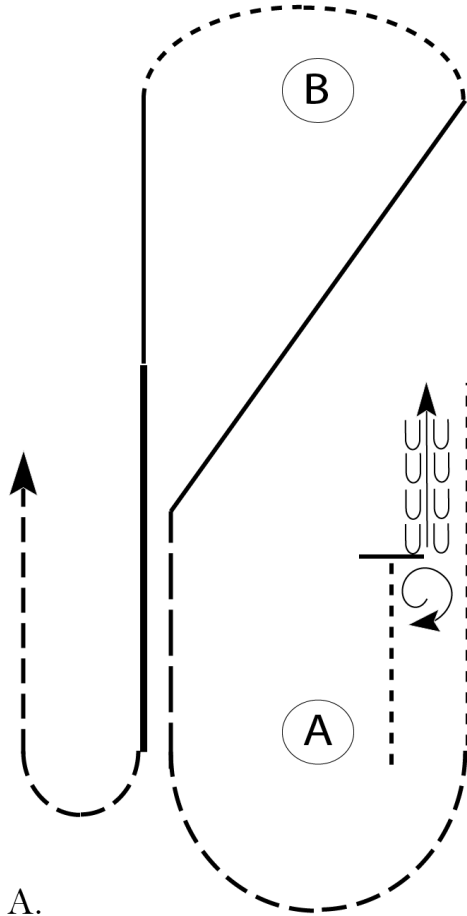

1. Left hand push gate.
2. Jog through boxes and into 2nd box as shown.
3. Perform a 360 degree turn left in box, walk out.
4. Lope on the left lead over poles.
5. Change leads and lope on the right lead over pole and into chute.
6. Back from right chute to left chute.
7. Sidepass chute pole to the left.
8. Walk through chute opening, into right chute and over pole and bridge.
9. Jog through cones to finish.

Show Date: 10-09-2020

www.HorseShowPatterns.com

www.HorseShowPatterns.com

1. Trot
2. Trot two sets of logs
3. Trot circle, stop and side pass log left
4. Walk
5. Lope right lead
6. Change leads (simple or flying)
7. Lope left lead
8. Extended lope (left lead)
9. Extended trot
10. Trot
11. Walk
12. Stop and back
13. 360 degree turn each direction (either direction 1st) (L-R or R-L)

Note: The drawn description of this pattern is only intended for the general depiction of the pattern. Exhibitors should utilize the arena space to best exhibit their horses.

[RR/AQHA-9]

Pattern Provided by:
Show Your Horse, LLC

SYH All Breed Extravaganza

All Western Equitation/Horsemanship WJL

Show Date: 10-09-2020

Be ready at A.

1. Walk approximately 2 horse lengths from A. Stop and perform a 1 1/2 turn right.
2. Back approximately one horse length then walk to A.
3. Jog around A then extend the jog in a straight line halfway to B.
4. Lope on the left lead on the diagonal to B. Break to the walk and walk around B.
5. Lope on the right lead halfway to A then build your speed at the lope to A.
6. Break to the jog when even with A and jog around to exit.