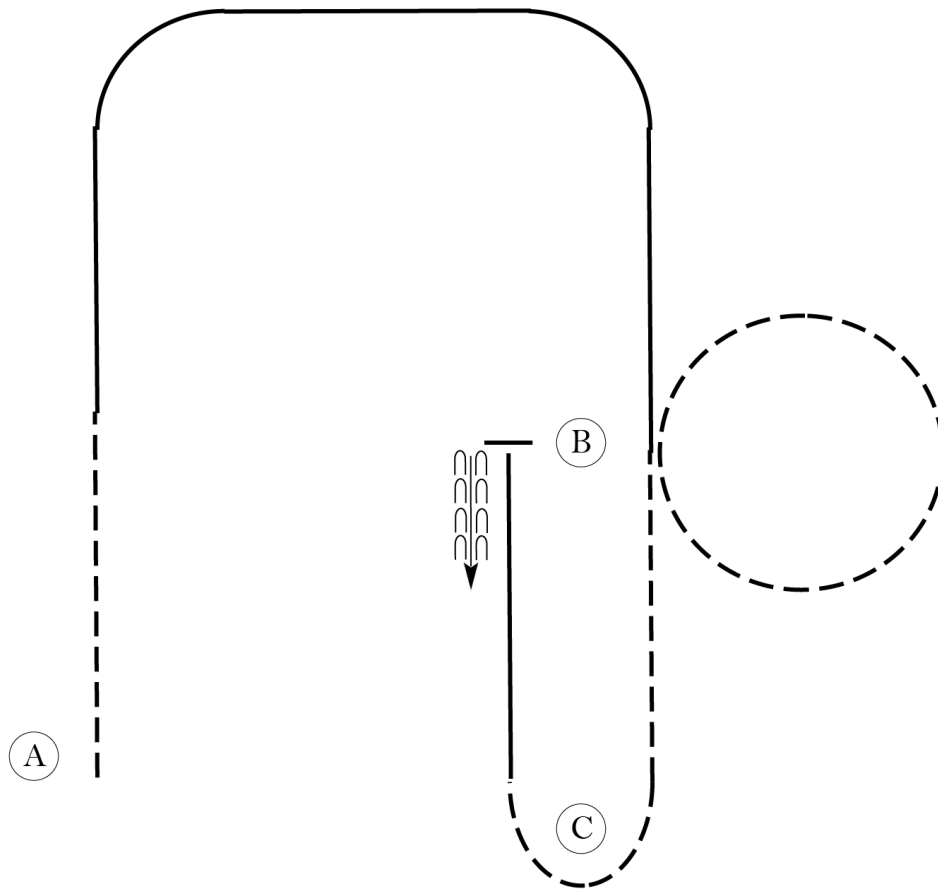

SYH All Breed Extravaganza

All English Equitation W/T/C

Show Date: 10-09-2020

w w w . H o r s e S h o w P a t t e r n s . c o m

w w w . H o r s e S h o w P a t t e r n s . c o m

Be ready at A.

1. Trot on the left diagonal.
2. Canter on the right lead to B.
3. Trot a circle to the left on the correct diagonal.
4. Continue halfway to C in a 2 point position.
5. Sitting trot to and around C.
6. Canter left lead to B.
7. Stop and back.

Walk	-----
Trot	- - - - -
Extended Trot	— — — — —
Canter	—————
Leg Yield	|||||
Lead Change	↙ ↘
Back	←←←
Marker	⊙
Sidepass	← — — — — →
Hand Gallop	— — — — —

[HSE/3-107]

Pattern Provided by:

Show Your Horse, LLC