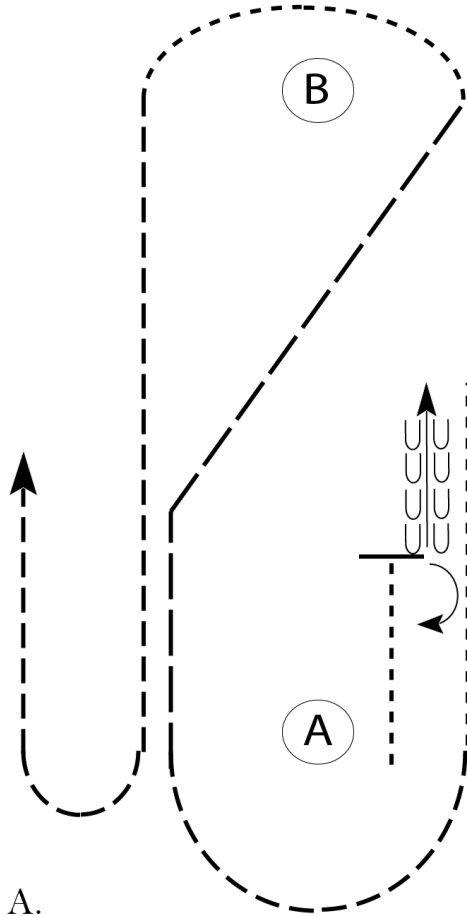

Show Date: 10-09-2020

www.HorseShowPatterns.com

www.HorseShowPatterns.com

1. Trot
2. Trot two sets of logs
3. Trot circle, stop and side pass log left
4. Walk
5. Lope right lead
6. Change leads (simple or flying)
7. Lope left lead
8. Extended lope (left lead)
9. Extended trot
10. Trot
11. Walk
12. Stop and back
13. 360 degree turn each direction (either direction 1st) (L-R or R-L)

SYH All Breed Extravaganza

All Western Equitation/Horsemanship WJL

Show Date: 10-09-2020

Be ready at A.

1. Walk approximately 2 horse lengths from A. Stop and perform a 1 1/2 turn right.
2. Back approximately one horse length then walk to A.
3. Jog around A then extend the jog in a straight line halfway to B.
4. Lope on the left lead on the diagonal to B. Break to the walk and walk around B.
5. Lope on the right lead halfway to A then build your speed at the lope to A.
6. Break to the jog when even with A and jog around to exit.

Walk	-----
Jog	- - - - -
Extended Jog	- - - - -
Lope	—————
Lead Change	——— ———
Back	←←←←← ←←←←←
Marker	ⓑ

[WH/3-117]

Pattern Provided by:

Show Your Horse, LLC

SYH All Breed Extravaganza

All Western Equitation/Horsemanship W/J

Show Date: 10-09-2020

Be ready at A.

1. Walk approximately 2 horse lengths from A. Stop and perform a 1/2 turn right.
2. Back approximately one horse length then walk to A.
3. Jog around A then extend the jog in a straight line then diagonal line to B.
4. Break to the walk and walk around B.
5. Jog to A.
6. Continue to jog around to exit.