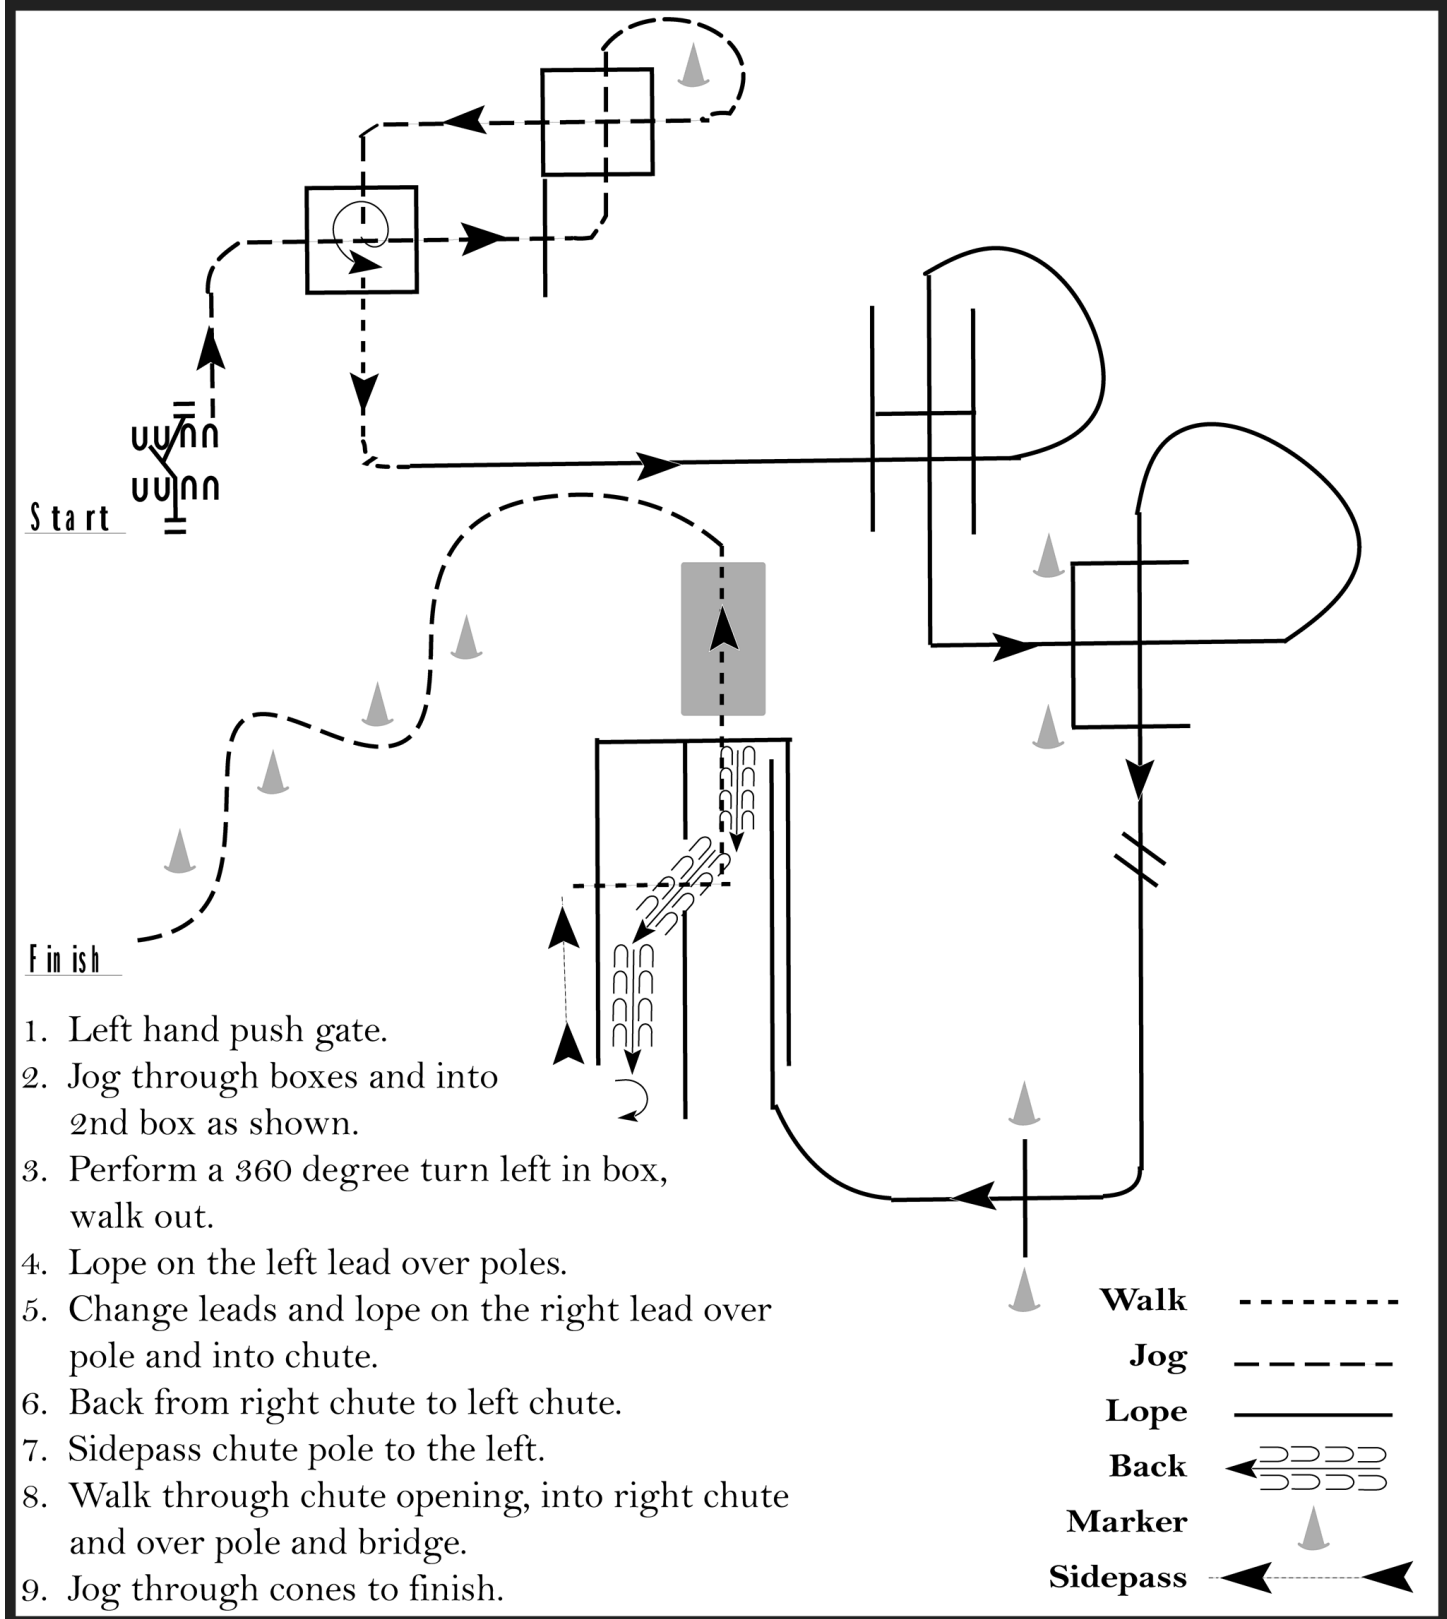

SYH All Breed Extravaganza

All WJL Train & WJ Train (fFor WJ - Jog for Lope)

Show Date: 10-09-2020

w w w . H o r s e S h o w P a t t e r n s . c o m

w w w . H o r s e S h o w P a t t e r n s . c o m

Start

Finish

1. Left hand push gate.
2. Jog through boxes and into 2nd box as shown.
3. Perform a 360 degree turn left in box, walk out.
4. Lope on the left lead over poles.
5. Change leads and lope on the right lead over pole and into chute.
6. Back from right chute to left chute.
7. Sidepass chute pole to the left.
8. Walk through chute opening, into right chute and over pole and bridge.
9. Jog through cones to finish.

Walk	-----
Jog	- . - . - .
Lope	—————
Back	←←←←←
Marker	▲
Sidepass	←-----→

[T/3-50]

Pattern Provided by:
Show Your Horse, LLC